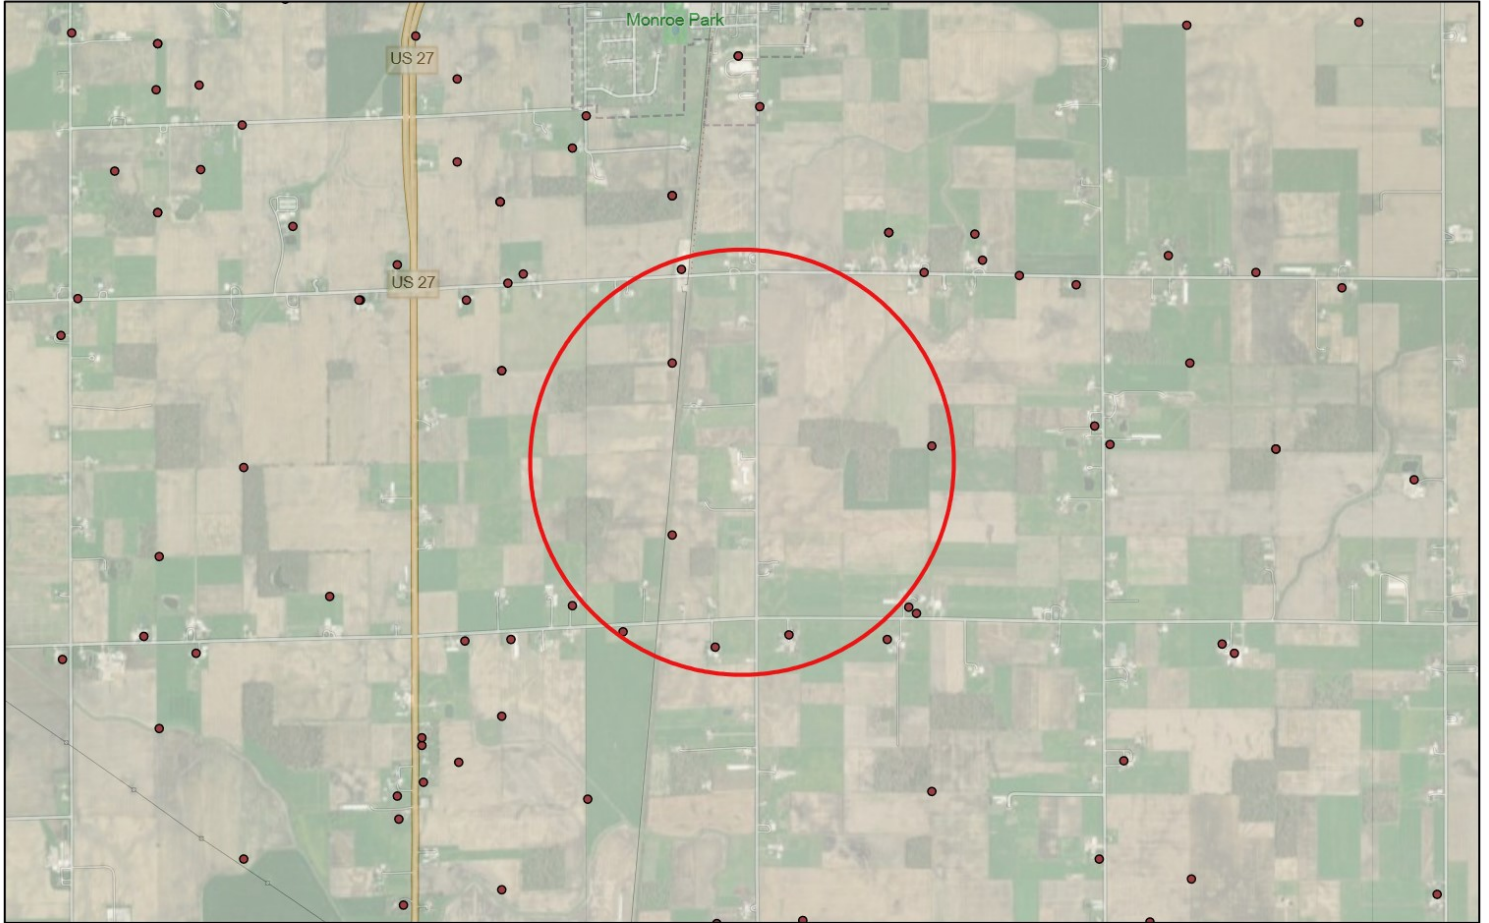

# IDEM ER Map

4/5/2024, 8:40:27 AM

 **Override 1**

 **County\_and\_Local\_GIS\_Links - County\_Local\_GIS**

 **DNR - Water Wells**

Map data © OpenStreetMap contributors, Microsoft, Facebook, Inc. and its affiliates, Esri Community Maps contributors, Map layer by Esri, Maxar